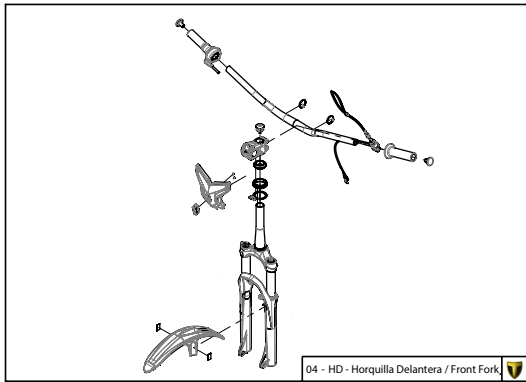

Manual de Despiece 

Parts Book 

TRRS **ON-E**
K I D S

20"
2021

Imagen: Moto exclusivamente para competición y circuito cerrado.
Picture: Motorcycle only for competition and closed circuit.

TRRS
MOTORCYCLES

Despiece TRRS ON-E KIDS 20" / 2021

D

C

B

A

Despiece TRRS ON-E KIDS 20" / 2021

D

10 - CA - Cargador / Charger