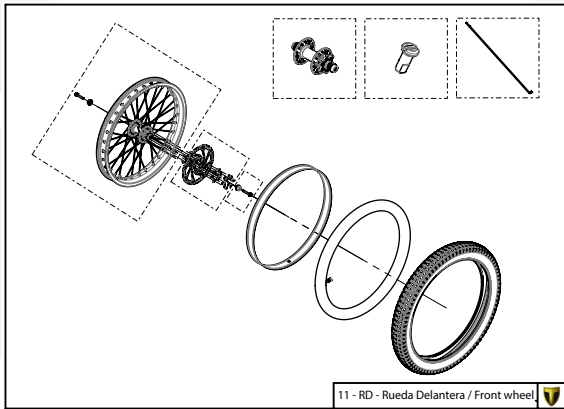

Manual de Despiece 

Parts Book 

TRRS **ON-E**
K I D S

20"
2021

Imagen: Moto exclusivamente para competición y circuito cerrado.
Picture: Motorcycle only for competition and closed circuit.

TRRS
MOTORCYCLES

Despiece TRRS ON-E KIDS 20" / 2021

D

C

B

A

Despiece TRRS ON-E KIDS 20" / 2021

D

10 - CA - Cargador / Charger