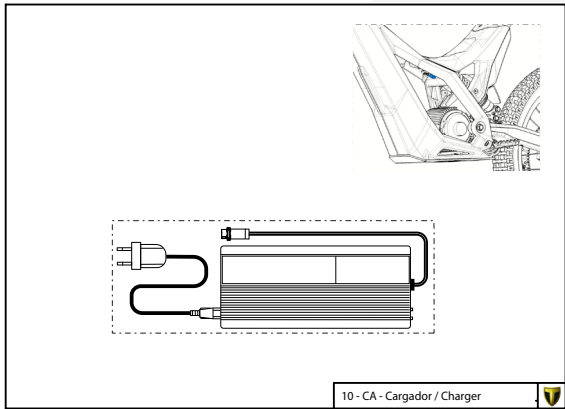

Despiece TRRS ON-E KIDS 20" / 2021

D

C

B

A

Despiece TRRS ON-E KIDS 20" / 2021

D

10 - CA - Cargador / Charger